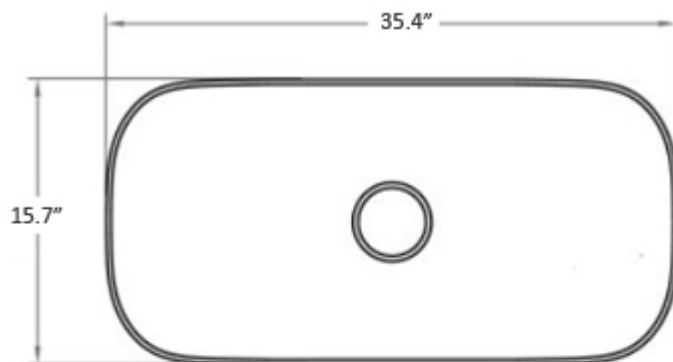

Features

- Ceramic
- Without overflow
- Countertop (vessel) installation
- Without faucet hole

Vision 6290

SKU# | Option:

- Vision 6290 | Gloss white

<p><b>Collection</b> Vision</p>	<p><b>Model  </b> Vision 6290</p>	<p>Dimensions Metric  <i>1 inch = 2.54 cm</i>  <i>1 inch = 25.4 mm</i></p>	 <p>1051 Lea Drive - Collegeville, PA 19426          Tel. 215 513 9400 - Fax 610 831 0215  <a href="http://www.ws bathcollections.com">www.ws bathcollections.com</a> - <a href="mailto:info@ws bathcollectins.com">info@ws bathcollectins.com</a></p>
-------------------------------------	---------------------------------------	--	---

### Features

- 57.6" ( ; 20 mm) x 17.9" (6220 mm) x 7.3" (150 mm)
- Ceramic
- Countertop (Vessel) Installation
- Without Overflow
- Extremely Reduced Thickness for a Captivating Design

Collection  
Vision

Model |  
Vision 64; 2

Dimensions Metric

1 inch = 2.54 cm  
1 inch = 25.4 mm

**WS**<sup>®</sup>  
BATH  
COLLECTIONS

1051 Lea Drive - Collegeville, PA 19426  
Tel. 215 513 9400 - Fax 610 831 0215  
[www.ws bathcollections.com](http://www.ws bathcollections.com) - [info@ws bathcollections.com](mailto:info@ws bathcollections.com)